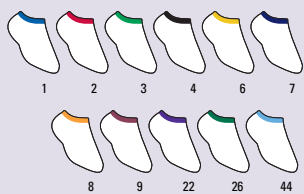

CHEER SOCKS

CHOOSE FROM
5 GREAT STYLES

NEW MICROFIBER CHEER SOCK

STYLE: Microfiber Comfort Cheer sock
FABRIC: 98% Nylon, 2% Lycra Spandex
FEATURES:

- The feel of cashmere, the durability of acrylic
- Choice of popular solid colors
- Ped sock styling
- Special stretch fabric fits almost any size from ladies 5 to men's 14

NEW

SIZES: One size fits most

BODY COLOR

1 - Royal	5 - White	9 - Maroon
2 - Scarlet	6 - Gold	22 - Purple
3 - Kelly	7 - Navy	26 - Dark Green
4 - Black	8 - Orange	44 - Columbia Blue

5030 ONE SIZE FITS MOST LIST 4.00

"ANKLET" SOCK
5014 / 5024

NEW COLORS

"PAW PRINT" SOCK
5013 / 5023

NEW COLORS

"MEGAPHONE" SOCK
5010 / 5020

NEW COLORS

"CHEER" SOCK
5015 / 5025

NEW

5014 GIRL'S LIST 2.80

5024 WOMEN'S LIST 2.90

STYLE: "Anklet" Style Cheer Sock
FABRIC: Comfortable 50% cotton, 32% acrylic, 18% nylon
FEATURES:

- Low cut with colored edge
- Choice of coordinating colors

SIZES: Girl's sock size 7-9
Women's sock size 9-11

BODY COLOR	ACCENT
1 - White	Royal
2 - White	Scarlet
3 - White	Kelly NEW
4 - White	Black
6 - White	Gold
7 - White	Navy
8 - White	Navy
9 - White	Orange
22 - White	Maroon
26 - White	Purple
44 - White	Dk. Green
	Col. Blue NEW

5013 GIRL'S LIST 3.80

5023 WOMEN'S LIST 3.90

STYLE: "Paw Print" Style Cheer Sock
FABRIC: Comfortable 50% cotton, 32% acrylic, 18% nylon
FEATURES:

- Popular cheer design
- Choice of coordinating colors

SIZES: Girl's sock size 7-9
Women's sock size 9-11

BODY COLOR	ACCENT
1 - White	Royal
2 - White	Scarlet
3 - White	Kelly NEW
4 - White	Black
6 - White	Gold
7 - White	Navy
8 - White	Orange
9 - White	Maroon
22 - White	Purple
26 - White	Dk. Green
44 - White	Col. Blue NEW

5010 GIRL'S LIST 3.80

5020 WOMEN'S LIST 3.90