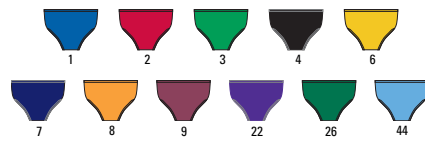

4067 GIRL'S LIST **9.90**

4057 WOMEN'S LIST **10.90**

STYLE: Cheer Brief
FABRIC: Lightweight super - stretch 90%polyester/10% spandex
FEATURES: • New streamlined cut for excellent fit and comfort
• Elastic waist for secure fit
• "Soft Sew" elasticized leg openings
• Reinforced construction
SIZES: Girl's XXS - L
Women's XXS - XL

BODY COLOR	TRIM
1 - Royal	44-Col. Blue NEW
2 - Scarlet	8 - Orange
3 - Kelly NEW	9 - Maroon
4 - Black	22 - Purple
6 - Gold	26 - Dark Green