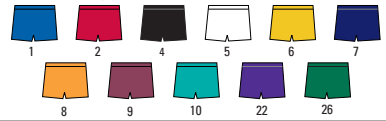

4062 GIRL'S LIST **10.40**
4052 WOMEN'S LIST **10.90**

STYLE: Cheer Short
FABRIC: Comfortable 50/50 polyester/cotton blend
FEATURES: • Popular cheer short cut
• Elastic waist
• V-notch side
• Women's inseam from 2-1/2" to 3-3/4",
• Girl's inseam 2-1/4"
SIZES: Girl's S-L
Women's XS-2XL Add (2X-$5)

BODY COLOR

1 - Royal	8 - Orange
2 - Scarlet	9 - Maroon
4 - Black	10 - Teal
5 - White	22 - Purple
6 - Gold	26 - Dk. Green
7 - Navy