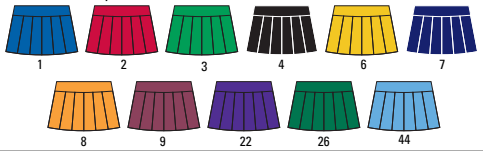

NEW COLORS

4060 GIRL'S LIST **28.90**
4050 WOMEN'S LIST **29.90**

STYLE: Pleated Skirt
FABRIC: 14oz. double-knit polyester
FEATURES: • Covered elastic waistband for unsurpassed comfort and fit
• Knife pleat style with yoke
• Reinforced construction
SIZES: Girl's XXS-L
Women's XXS-XL

BODY COLOR

1 - Royal	8 - Orange
2 - Scarlet	9 - Maroon
3 - Kelly NEW	22 - Purple
4 - Black	26 - Dk. Green
6 - Gold	44 - Col. Blue NEW
7 - Navy