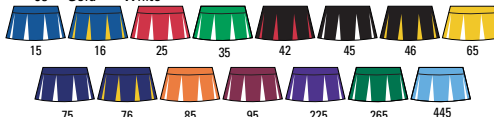

GIRL'S AND WOMEN'S SIZES!

NEW COLORS

4064 GIRL'S LIST 33.90

4054 WOMEN'S LIST 34.90

STYLE: Pleated Skirt With Trim
FABRIC: 14oz. double-knit polyester
FEATURES: • Coordinating three stripe bottom trim
 • Knife pleat style with yoke
 • Covered elastic waistband for unsurpassed comfort and fit
 • Reinforced construction
SIZES: Girl's XXS-L
 Women's XXS-XL

GIRL'S AND WOMEN'S SIZES!

NEW COLORS

4068 GIRL'S LIST 36.90

4058 WOMEN'S LIST 38.90

STYLE: Box Pleated Skirt With Contrast Colored Pleats
FABRIC: 14oz. double-knit polyester
FEATURES: • Contrasting colored box pleats
 • Elastic waist for secure fit
 • Reinforced construction
SIZES: Girl's XXS - L
 Women's XXS - XL

HIGH PLEAT COUNT!
 GIRL'S SKIRT HAS 6-8 PLEATS
 DEPENDING ON SIZE
 WOMEN'S SKIRT HAS 8-11 PLEATS
 DEPENDING ON SIZE

GIRL'S AND WOMEN'S SIZES!

4066 GIRL'S LIST 23.90

4056 WOMEN'S LIST 24.90

STYLE: A-Line No Pleat Skirt
FABRIC: 14oz. double knit polyester
FEATURES: • Covered elastic waistband for unsurpassed comfort and fit
 • Side notches
 • Reinforced construction
SIZES: Girl's XXS-L
 Women's XXS-XL