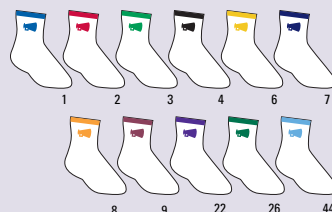

5010 GIRL'S LIST 3.80

5020 WOMEN'S LIST 3.90

STYLE: "Megaphone" Style Cheer Sock
FABRIC: Comfortable 50% cotton, 32% acrylic, 18% nylon
FEATURES:

- Popular cheer design
- Choice of coordinating colors

SIZES: Girl's sock size 7-9
Women's sock size 9-11

BODY COLOR	ACCENT
1 - White	Royal
2 - White	Scarlet
3 - White	Kelly NEW
4 - White	Black
6 - White	Gold
7 - White	Navy
8 - White	Orange
9 - White	Maroon
22 - White	Purple
26 - White	Dk. Green
44 - White	Columbia Blue NEW