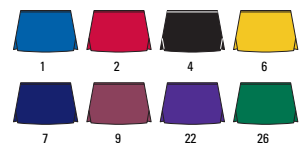

GIRL'S AND WOMEN'S SIZES!

NEW COLORS

4068 GIRL'S LIST 36.90

4058 WOMEN'S LIST 38.90

STYLE: Box Pleated Skirt With Contrast Colored Pleats
FABRIC: 14oz. double-knit polyester
FEATURES: • Contrasting colored box pleats
 • Elastic waist for secure fit
 • Reinforced construction
SIZES: Girl's XXS - L
 Women's XXS - XL

BODY COLOR	CONTRAST PLEAT COLOR
15 - Royal	White
16 - Royal	Gold
25 - Scarlet	White
35 - Kelly	White NEW
42 - Black	Scarlet
45 - Black	White
46 - Black	Gold
65 - Gold	White
75 - Navy	White
76 - Navy	Gold
85 - Orange	White
95 - Maroon	White
225 - Purple	White
265 - Dk. Green	White
445 - Col. Blue	White NEW

HIGH PLEAT COUNT!
 GIRL'S SKIRT HAS 6-8 PLEATS
 DEPENDING ON SIZE
 WOMEN'S SKIRT HAS 8-11 PLEATS
 DEPENDING ON SIZE

GIRL'S AND WOMEN'S SIZES!

4066 GIRL'S LIST 23.90

4056 WOMEN'S LIST 24.90

STYLE: A-Line No Pleat Skirt
FABRIC: 14oz. double knit polyester
FEATURES: • Covered elastic waistband for unsurpassed comfort and fit
 • Side notches
 • Reinforced construction
SIZES: Girl's XXS-L
 Women's XXS-XL

BODY COLOR	TRIM
1 - Royal	7 - Navy
2 - Scarlet	9 - Maroon
4 - Black	22 - Purple
6 - Gold	26 - Dark Green

CHEER

NEW COLORS

POM PONS

6030 SOLD INDIVIDUALLY LIST **9.90**

STYLE: Cheer Pom Pons
FABRIC: 3/4" wide 6" long plastic strands, 1024 strands
FEATURES: • Baton handle
• Prefluffed
• **Sold individually, not in pairs**
SIZES: 6" plastic strands at 3/4" wide