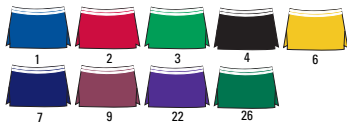

NEW

4069 GIRL'S LIST 26.90

4059 WOMEN'S LIST 27.90

STYLE: Trimm'd A-Line Skirt
FABRIC: 14oz. double knit polyester
FEATURES: • Elastic waist for secure fit
• Side notches
• Angled front with contrasting trim
• Zipper back closure
• Reinforced construction
SIZES: Girl's XXS-L
Women's XXS-XL

BODY COLOR	TRIM
1 - Royal	White/Royal/White
2 - Scarlet	White/Scarlet/White
3 - Kelly	White/Kelly/White
4 - Black	White/Black/White
6 - Gold	White/Gold/White
7 - Navy	White/Navy/White
9 - Maroon	White/Maroon/White
22 - Purple	White/Purple/White
26 - Dark Green	White/Dark Green/White