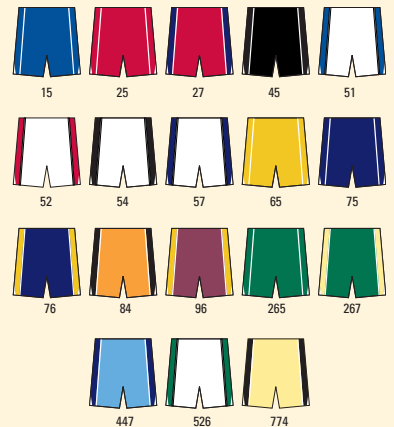

BODY COLOR	CONTRAST COLOR
15 - Royal	White
25 - Scarlet	White
45 - Black	White
65 - Gold	White
75 - Navy	White
265 - Dark Green	White

ULTIMATE FIT  
SHORT  
AVAILABLE IN

**18**  
COLORS

## NEW ULTIMATE FIT LACROSSE SHORT

**NEW**

**4329** ADULT LIST 24.90

**STYLE:** Adult Lacrosse Short  
**FABRIC:** 100 denier nylon tricot mesh with poly dazzle side panels, contrast piping and polyester lining  
**FEATURES:** • New Ultimate Fit Short in 18 colors!  
 • Designed for super comfort and performance  
 • Super Comfortable 7-1/4" - 8-1/2" inseam with roomy thigh and leg openings  
 • Extended V - notch sides  
 • Run with less resistance!  
 • Two and three color designs  
 • Contrast color side piping - great look!  
 • Durable 2" waistband with internal drawstring  
 • Reinforced construction

# REVERSIBLE TANK TOP

**REVERSIBLE  
REVERSIBLE**

**1424** ADULT LIST **15.90**

- STYLE:** Adult Reversible Lacrosse Tank  
**FABRIC:** 100% nylon mini mesh – two-ply  
**FEATURES:** • Extra long body length  
 • Available in 31 color combinations  
 • Opens on bottom for easy lettering  
 • Reinforced construction  
**SIZES:** S–4XL Add (2X-\$5, 3X-\$10, 4X-\$15)

BODY COLOR	
1 - Royal	8 - Orange
2 - Scarlet	9 - Maroon
3 - Kelly	10 - Teal
4 - Black	22 - Purple
5 - White	26 - Dark Green
6 - Gold	33 - Silver
7 - Navy	44 - Columbia Blue