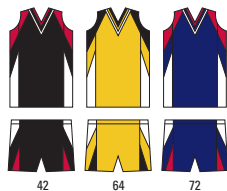

YOUTH AND ADULT JERSEYS, GIRL'S AND WOMEN'S SHORTS!

MATCHING FABRIC HAIR AND SHOULDER SCRUNCHIES
AVAILABLE FOR THIS UNIFORM STYLE
SEE PAGE 29 FOR DETAILS