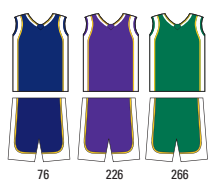

YOUTH AND WOMEN'S SIZES!

STYLE: Deluxe Softball Jersey
FABRIC: Polyester dazzle cloth body
FEATURES: • "Diamond Cut" neck insert for mascot / logo customization
• Contrasting body length piping
• Full cut length and body
• Wide shoulder design
• Two and three-color reinforced construction

SIZES: Youth S-L
Women's S-2XL Add (2X-$5)

BODY COLOR	PIPING	SIDE PANELS
16 - Royal	Gold	White
24 - Scarlet	Black	White
42 - Black	Scarlet	White
46 - Black	Gold	White
51 - White	Royal	White
52 - White	Scarlet	White
54 - White	Black	White
56 - White	Gold	White
57 - White	Navy	White
64 - Gold	Black	White
72 - Navy	Scarlet	White
76 - Navy	Gold	White
226 - Purple	Gold	White
266 - Dk. Green	Gold	White
334 - Silver	Black	White

STYLE: Women's Deluxe Softball Short
FABRIC: Polyester dazzle cloth body
FEATURES: • Durable 2" waistband with internal drawstring
• Three color design with contrast piping
• Inseam from 4-3/4" to 5-3/4"
• Reinforced construction

SIZES: S-2XL Add (2X - $5)

SIMILAR STYLE SHORT AVAILABLE IN YOUTH SIZES. SLIGHTLY LONGER INSEAM. PRODUCT 4419 PAGE 59

BODY COLOR	INSERTS	PIPING
16 - Royal	White	Gold
24 - Scarlet	White	Black
42 - Black	White	Scarlet
46 - Black	White	Gold
64 - Gold	White	Black
72 - Navy	White	Scarlet
76 - Navy	White	Gold
226 - Purple	White	Gold
266 - Dk. Green	White	Gold
334 - Silver	White	Black

WOMEN'S SOFTBALL

GIRL'S AND WOMEN'S SIZES!

STYLE: Deluxe Softball Jersey
FABRIC: Polyester dazzle cloth body with Two-ply polyester mesh side panels
FEATURES: • Full cut length and body
• Two and three-color construction with custom knit neck trim
• Two-ply mesh side panels for game comfort and breathability
• Reinforced construction

SIZES: Girl's S/M-L/XL
Women's S-3XL Add(2X-$5, 3X-$10)