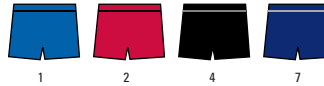

GIRL'S AND WOMEN'S SIZES!

STYLE: Micro Mesh Softball Short
FABRIC: 100% nylon mini mesh – 2 ply
FEATURES: • V-notch sides
• Durable 2" waistband with internal drawstring
• Girl's inseam 3-1/2"
• Women's inseam 5"
• Reinforced construction
SIZES: Girl's S-L
Women's S-2XL Add (2X-$5)

BODY COLOR

- 1 - Royal
- 2 - Scarlet
- 4 - Black
- 5 - White
- 6 - Gold
- 7 - Navy
- 22 - Purple
- 33 - Silver

4213 GIRL'S LIST **14.90**

4243 WOMEN'S LIST **16.90**

MICRO MESH

GIRL'S AND WOMEN'S SIZES!

STYLE: Cool Mesh Softball Short
FABRIC: Moisture wicking cool mesh polyester
FEATURES: • V-notch sides
• Durable 2" waistband with internal drawstring
• Girl's inseam 3-1/2"
• Women's inseam 5"
• Reinforced construction
SIZES: Girl's S-L
Women's S-2XL Add (2X-$5)

BODY COLOR

- 1 - Royal
- 2 - Scarlet
- 4 - Black
- 7 - Navy

4266 GIRL'S LIST **15.90**

4246 WOMEN'S LIST **17.90**

COOL MESH

GIRL'S AND WOMEN'S SIZES!

STYLE: Dazzle Cloth Softball Short
FABRIC: Polyester heavyweight bright dazzle cloth
FEATURES: • V-notch sides
• Durable 2" waistband with internal drawstring
• Girl's inseam 3-1/2"
• Women's inseam 5"
• Reinforced construction
SIZES: Girl's S-L
Women's S-2XL Add (2X-$5)

BODY COLOR

- 1 - Royal
- 2 - Scarlet
- 4 - Black
- 5 - White
- 6 - Gold
- 7 - Navy
- 22 - Purple
- 33 - Silver

4264 GIRL'S LIST **14.90**

4244 WOMEN'S LIST **16.90**

DAZZLE CLOTH

GIRL'S AND WOMEN'S SIZES!

STYLE: Double-Knit Polyester Softball Short
FABRIC: Quality 10 oz. double-knit polyester
FEATURES: • Multi-needle elastic waist
• Two snap closure/zipper fly
• Rear patch pocket
• Girl's inseam 3-1/2"
• Women's inseam 4",
• Reinforced construction
SIZES: Girl's S-L
Women's XS-2XL Add (2X-$5)

BODY COLORS

- 1 - Royal
- 2 - Scarlet
- 4 - Black
- 6 - Gold
- 7 - Navy
- 22 - Purple
- 33 - Silver

4211 GIRL'S LIST **16.90**

4241 WOMEN'S LIST **18.90**

DOUBLE-KNIT POLYESTER

GIRL'S AND WOMEN'S SIZES!