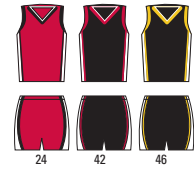

STYLE: Women's Deluxe Softball Short
FABRIC: Polyester heavyweight bright dazzle cloth with 2-ply polyester mesh side panels
FEATURES: • Durable 2" waistband with internal drawstring
• Three color design with contrast piping
• 2-ply mesh side panels for game comfort and durability
• Inseam from 4-3/4" to 5-3/4"
• Reinforced construction

SIZES: S-2XL Add (2X - $5)

SIMILAR STYLE SHORT AVAILABLE IN YOUTH SIZES. SLIGHTLY LONGER INSEAM. PRODUCT 4410 ON PAGE 61

BODY COLOR	TRIM	SIDE PANELS
12 - Royal	Scarlet	White
16 - Royal	Gold	White
21 - Scarlet	Royal	White
24 - Scarlet	Black	White
42 - Black	Scarlet	White
46 - Black	Gold	White
64 - Gold	Black	White
76 - Navy	Gold	White
104 - Teal	Black	White
226 - Purple	Gold	White
266 - Dk. Green	Gold	White