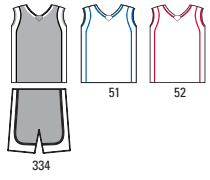

YOUTH AND WOMEN'S SIZES!

STYLE: Deluxe Softball Jersey
FABRIC: Polyester dazzle cloth body
FEATURES: • "Diamond Cut" neck insert for mascot / logo customization
• Contrasting body length piping
• Full cut length and body
• Wide shoulder design
• Two and three-color reinforced construction

SIZES: Youth S-L
Women's S-2XL Add (2X-$5)

BODY COLOR	PIPING	SIDE PANELS
16 - Royal	Gold	White
24 - Scarlet	Black	White
42 - Black	Scarlet	White
46 - Black	Gold	White
51 - White	Royal	White
52 - White	Scarlet	White
54 - White	Black	White
56 - White	Gold	White
57 - White	Navy	White
64 - Gold	Black	White
72 - Navy	Scarlet	White
76 - Navy	Gold	White
226 - Purple	Gold	White
266 - Dk. Green	Gold	White
334 - Silver	Black	White

STYLE: Women's Deluxe Softball Short
FABRIC: Polyester dazzle cloth body
FEATURES: • Durable 2" waistband with internal drawstring
• Three color design with contrast piping
• Inseam from 4-3/4" to 5-3/4"
• Reinforced construction

SIZES: S-2XL Add (2X - $5)

SIMILAR STYLE SHORT AVAILABLE IN YOUTH SIZES. SLIGHTLY LONGER INSEAM. PRODUCT 4419 PAGE 59

BODY COLOR	INSERTS	PIPING
16 - Royal	White	Gold
24 - Scarlet	White	Black
42 - Black	White	Scarlet
46 - Black	White	Gold
64 - Gold	White	Black
72 - Navy	White	Scarlet
76 - Navy	White	Gold
226 - Purple	White	Gold
266 - Dk. Green	White	Gold
334 - Silver	White	Black

WOMEN'S SOFTBALL

GIRL'S AND WOMEN'S SIZES!

STYLE: Deluxe Softball Jersey
FABRIC: Polyester dazzle cloth body with Two-ply polyester mesh side panels
FEATURES: • Full cut length and body
• Two and three-color construction with custom knit neck trim
• Two-ply mesh side panels for game comfort and breathability
• Reinforced construction

SIZES: Girl's S/M-L/XL
Women's S-3XL Add(2X-$5, 3X-$10)