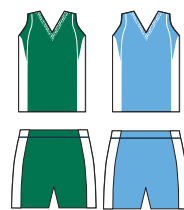

4249 WOMEN'S LIST **19.90**