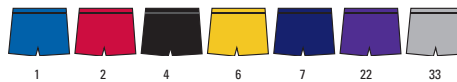

DOUBLE-KNIT POLYESTER