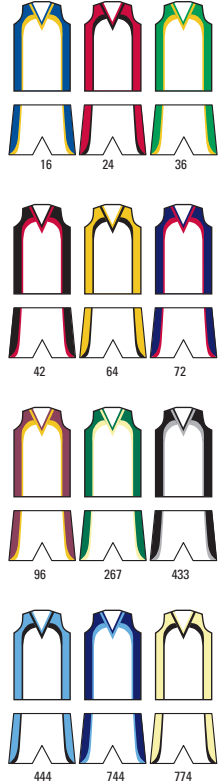

HAIR AND SHOULDER SCRUNCHIE COLORS

DAZZLE COLORS (6031 AND 6033)

- | | |
|-------------|--------------------|
| 1 - Royal | 9 - Maroon |
| 2 - Scarlet | 10 - Teal |
| 3 - Kelly | 22 - Purple |
| 4 - Black | 26 - Dark Green |
| 5 - White | 33 - Silver |
| 6 - Gold | 44 - Columbia Blue |
| 7 - Navy | 77 - Vegas Gold |
| 8 - Orange | |

1741 & 4841 COLORS

Available in 16 Colors

BODY COLOR	INSERT ONE	INSERT TWO			
12 - Royal	White	Scarlet	72 - Navy	White	Scarlet
15 - Royal	White	White	75 - Navy	White	White
24 - Scarlet	White	Black	76 - Navy	White	Gold
25 - Scarlet	White	White	84 - Orange	White	Black
42 - Black	White	Scarlet	96 - Maroon	White	Gold
45 - Black	White	White	224 - Purple	White	Black
48 - Black	White	Orange	266 - Dark Green	White	Gold
64 - Gold	White	Black	447 - Col. Blue	White	Navy

YOUTH AND ADULT JERSEYS, GIRL'S AND WOMEN'S SHORTS!

1246 BACK

1266 YOUTH LIST 22.90
1246 ADULT LIST 24.90

STYLE: Deluxe Softball Jersey
FABRIC: Dazzle cloth front and inserts with moisture wicking cool mesh polyester sides and back
FEATURES: • Custom knit collar
• Solid colored back
• Three color design with coordinated piping
SIZES: Youth S-L
Adult S-3XL Add (2X-\$5, 3X-\$10)

4766 GIRL'S LIST 19.90
4746 WOMEN'S LIST 21.90

STYLE: Deluxe Softball Shorts
FABRIC: Dazzle cloth front and inserts with moisture wicking cool mesh polyester sides and back
FEATURES: • Elastic waist
• Three color design with contrast piping
• Durable 2" waistband with internal drawstring
• Solid colored back
• Girls inseam 3-1/2"
• Womens inseam from 4-3/4" to 5-3/4"
SIZES: Girl's S-L
Women's S-2XL Add (2X-\$5)