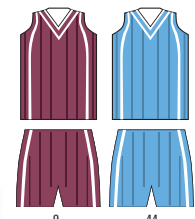

1740 & 4740 COLORS

BODY COLOR	PIPING				
1 - Royal	White	5 - White	White	9 - Maroon	White
2 - Scarlet	White	7 - Navy	White	44 - Col. Blue	White