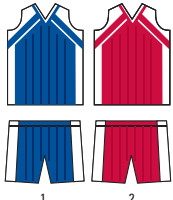

NEW
YOUTH
SIZES