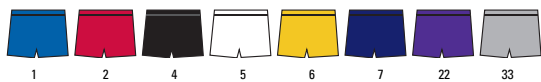

1819P YOUTH LIST **15.90**

1829P ADULT LIST **17.90**

GIRL'S AND WOMEN'S SIZES!

STYLE: Micro Mesh Softball Short
FABRIC: 100% nylon mini mesh – 2 ply
FEATURES: • V-notch sides
 • Durable 2" waistband with internal drawstring
 • Girl's inseam 3-1/2"
 • Women's inseam 5"
 • Reinforced construction
SIZES: Girl's S-L
 Women's S-2XL Add (2X-\$5)

BODY COLOR

- 1 - Royal
- 2 - Scarlet
- 4 - Black
- 5 - White
- 6 - Gold
- 7 - Navy
- 22 - Purple
- 33 - Silver

4213 GIRL'S LIST **14.90**

4243 WOMEN'S LIST **16.90**

MICRO MESH

GIRL'S AND WOMEN'S SIZES!

STYLE: Cool Mesh Softball Short
FABRIC: Moisture wicking cool mesh polyester
FEATURES: • V-notch sides
 • Durable 2" waistband with internal drawstring
 • Girl's inseam 3-1/2"
 • Women's inseam 5"
 • Reinforced construction
SIZES: Girl's S-L
 Women's S-2XL Add (2X-\$5)