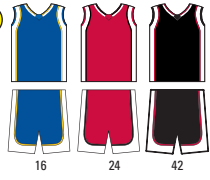

YOUTH AND WOMEN'S SIZES!

STYLE: Deluxe Softball Jersey
FABRIC: Polyester dazzle cloth body
FEATURES: • "Diamond Cut" neck insert for mascot / logo customization
• Contrasting body length piping
• Full cut length and body
• Wide shoulder design
• Two and three-color reinforced construction

SIZES: Youth S-L
Women's S-2XL Add (2X-$5)

BODY COLOR	PIPING	SIDE PANELS
16 - Royal	Gold	White
24 - Scarlet	Black	White
42 - Black	Scarlet	White
46 - Black	Gold	White
51 - White	Royal	White
52 - White	Scarlet	White
54 - White	Black	White
56 - White	Gold	White
57 - White	Navy	White
64 - Gold	Black	White
72 - Navy	Scarlet	White
76 - Navy	Gold	White
226 - Purple	Gold	White
266 - Dk. Green	Gold	White
334 - Silver	Black	White

STYLE: Women's Deluxe Softball Short
FABRIC: Polyester dazzle cloth body
FEATURES: • Durable 2" waistband with internal drawstring
• Three color design with contrast piping
• Inseam from 4-3/4" to 5-3/4"
• Reinforced construction

SIZES: S-2XL Add (2X - $5)

SIMILAR STYLE SHORT AVAILABLE IN YOUTH SIZES. SLIGHTLY LONGER INSEAM. PRODUCT 4419 PAGE 59

BODY COLOR	INSERTS	PIPING
16 - Royal	White	Gold
24 - Scarlet	White	Black
42 - Black	White	Scarlet
46 - Black	White	Gold
64 - Gold	White	Black
72 - Navy	White	Scarlet
76 - Navy	White	Gold
226 - Purple	White	Gold
266 - Dk. Green	White	Gold
334 - Silver	White	Black

WOMEN'S SOFTBALL

GIRL'S AND WOMEN'S SIZES!

STYLE: Deluxe Softball Jersey
FABRIC: Polyester dazzle cloth body with Two-ply polyester mesh side panels
FEATURES: • Full cut length and body
• Two and three-color construction with custom knit neck trim
• Two-ply mesh side panels for game comfort and breathability
• Reinforced construction

SIZES: Girl's S/M-L/XL
Women's S-3XL Add(2X-$5, 3X-$10)