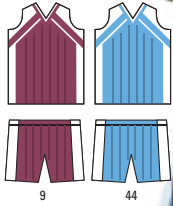

4745 WOMEN'S LIST **23.90**

STYLE: Women's Deluxe Softball Short
FABRIC: Polyester dazzle cloth
FEATURES: • Durable 2" waistband with internal drawstring
 • Three color design with contrast piping
 • Inseam from 4-3/4" to 5-3/4"
 • Reinforced construction
SIZES: S-2XL Add (2X- \$5)

SIMILAR STYLE SHORT AVAILABLE IN YOUTH SIZES. SLIGHTLY LONGER INSEAM. PRODUCT 4462 PAGE 55

BODY COLOR SIDE INSERT ANGLED PIPING

12 - Royal	Scarlet	White
24 - Scarlet	Black	White
42 - Black	Scarlet	White
64 - Gold	Black	White
72 - Navy	Scarlet	White
224 - Purple	Black	White
267 - Dk Green	V. Gold	White
447 - Col Blue	Navy	White
477 -Black	V. Gold	White