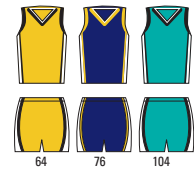

SIZES: S-2XL Add (2X - \$5)

SIMILAR STYLE SHORT AVAILABLE IN YOUTH SIZES. SLIGHTLY LONGER INSEAM. PRODUCT 4419 PAGE 59

BODY COLOR	INSERTS	PIPING
16 - Royal	White	Gold
24 - Scarlet	White	Black
42 - Black	White	Scarlet
46 - Black	White	Gold
64 - Gold	White	Black
72 - Navy	White	Scarlet
76 - Navy	White	Gold
226 - Purple	White	Gold
266 - Dk. Green	White	Gold
334 - Silver	White	Black

WOMEN'S SOFTBALL

GIRL'S AND WOMEN'S SIZES!

1410 GIRL'S LIST 22.90

1443 WOMEN'S LIST 25.90

4743 WOMEN'S LIST 23.90

STYLE: Deluxe Softball Jersey
FABRIC: Polyester dazzle cloth body with Two-ply polyester mesh side panels
FEATURES: • Full cut length and body
 • Two and three-color construction with custom knit neck trim
 • Two-ply mesh side panels for game comfort and breathability
 • Reinforced construction

SIZES: Girl's S/M-L/XL
 Women's S-3XL Add(2X-\$5, 3X-\$10)

BODY COLOR	TRIM	SIDE PANELS
12 - Royal	Scarlet	White
16 - Royal	Gold	White
21 - Scarlet	Royal	White
24 - Scarlet	Black	White
42 - Black	Scarlet	White
46 - Black	Gold	White
51 - White	Royal	White
52 - White	Scarlet	White
54 - White	Black	White
56 - White	Gold	White
64 - Gold	Black	White
76 - Navy	Gold	White
104 - Teal	Black	White
226 - Purple	Gold	White
266 - Dk. Green	Gold	White