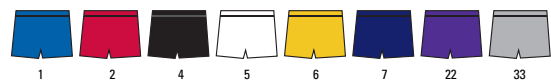

DAZZLE CLOTH