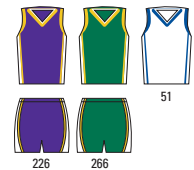

STYLE: Women's Deluxe Softball Short
FABRIC: Polyester heavyweight bright dazzle cloth with 2-ply polyester mesh side panels
FEATURES: • Durable 2" waistband with internal drawstring
• Three color design with contrast piping
• 2-ply mesh side panels for game comfort and durability
• Inseam from 4-3/4" to 5-3/4"
• Reinforced construction

SIZES: S-2XL Add (2X - $5)

SIMILAR STYLE SHORT AVAILABLE IN YOUTH SIZES. SLIGHTLY LONGER INSEAM. PRODUCT 4410 ON PAGE 61

BODY COLOR	TRIM	SIDE PANELS
12 - Royal	Scarlet	White
16 - Royal	Gold	White
21 - Scarlet	Royal	White
24 - Scarlet	Black	White
42 - Black	Scarlet	White
46 - Black	Gold	White
64 - Gold	Black	White
76 - Navy	Gold	White
104 - Teal	Black	White
226 - Purple	Gold	White
266 - Dk. Green	Gold	White