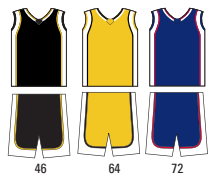

YOUTH AND WOMEN'S SIZES!

STYLE: Deluxe Softball Jersey
FABRIC: Polyester dazzle cloth body
FEATURES: • "Diamond Cut" neck insert for mascot / logo customization
• Contrasting body length piping
• Full cut length and body
• Wide shoulder design
• Two and three-color reinforced construction

SIZES: Youth S-L
Women's S-2XL Add (2X-$5)

BODY COLOR	PIPING	SIDE PANELS
16 - Royal	Gold	White
24 - Scarlet	Black	White
42 - Black	Scarlet	White
46 - Black	Gold	White
51 - White	Royal	White
52 - White	Scarlet	White
54 - White	Black	White
56 - White	Gold	White
57 - White	Navy	White
64 - Gold	Black	White
72 - Navy	Scarlet	White
76 - Navy	Gold	White
226 - Purple	Gold	White
266 - Dk. Green	Gold	White
334 - Silver	Black	White

STYLE: Women's Deluxe Softball Short
FABRIC: Polyester dazzle cloth body
FEATURES: • Durable 2" waistband with internal drawstring
• Three color design with contrast piping
• Inseam from 4-3/4" to 5-3/4"
• Reinforced construction

SIZES: S-2XL Add (2X - $5)

SIMILAR STYLE SHORT AVAILABLE IN YOUTH SIZES. SLIGHTLY LONGER INSEAM. PRODUCT 4419 PAGE 59

BODY COLOR	INSERTS	PIPING
16 - Royal	White	Gold
24 - Scarlet	White	Black
42 - Black	White	Scarlet
46 - Black	White	Gold
64 - Gold	White	Black
72 - Navy	White	Scarlet
76 - Navy	White	Gold
226 - Purple	White	Gold
266 - Dk. Green	White	Gold
334 - Silver	White	Black

WOMEN'S SOFTBALL

GIRL'S AND WOMEN'S SIZES!

STYLE: Deluxe Softball Jersey
FABRIC: Polyester dazzle cloth body with Two-ply polyester mesh side panels
FEATURES: • Full cut length and body
• Two and three-color construction with custom knit neck trim
• Two-ply mesh side panels for game comfort and breathability
• Reinforced construction

SIZES: Girl's S/M-L/XL
Women's S-3XL Add(2X-$5, 3X-$10)