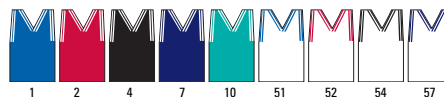

BODY COLOR
1 - Royal
2 - Scarlet
4 - Black
7 - Navy

Jersey Shown with 4941 Short
PAGE 98

1446 WOMEN'S LIST **22.90**

- STYLE:** Women's Volleyball Jersey
FABRIC: Polyester dazzle cloth
FEATURES: • Tailored women's cut
 • Contrasting two color neck and sleeve trim
 • Reinforced construction
SIZES: S-2XL Add (2X-\$5)

BODY COLORS	TRIM
1 - Royal	White/Royal/White
2 - Scarlet	White/Scarlet/White
4 - Black	White/Black/White
7 - Navy	White/Navy/White
10 - Teal	White/Teal/White
51 - White	Royal/White/Royal
52 - White	Scarlet/White/Scarlet
54 - White	Black/White/Black
57 - White	Navy/White/Navy

Jersey Shown with 4941 Short PAGE 98

YOUTH AND ADULT SIZES!

1718P YOUTH LIST 15.90

1728P ADULT LIST 17.90

STYLE: Two Button Placket Front Volleyball Jersey
FABRIC: 65% polyester / 35% cotton
FEATURES: • Popular sleeveless design
 • Reinforced construction
SIZES: Youth S-L
 Adult S-3XL Add (2X-\$5, 3X-\$10)