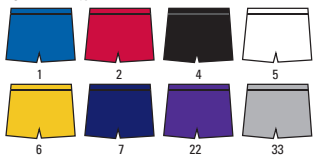

BODY COLOR

1 - Royal	6 - Gold
2 - Scarlet	7 - Navy
4 - Black	22 - Purple
5 - White	33 - Silver