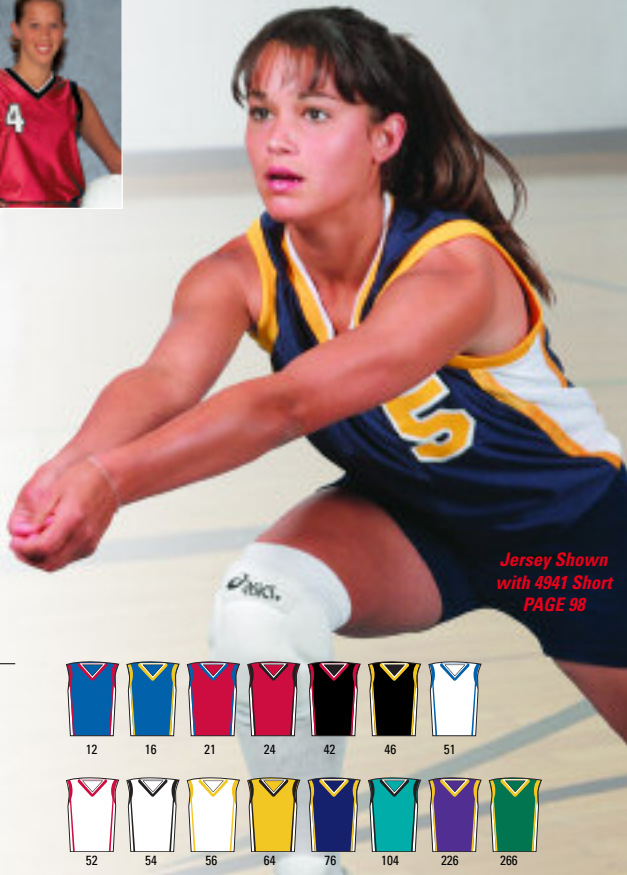

Jersey Shown with 4941 Short PAGE 98