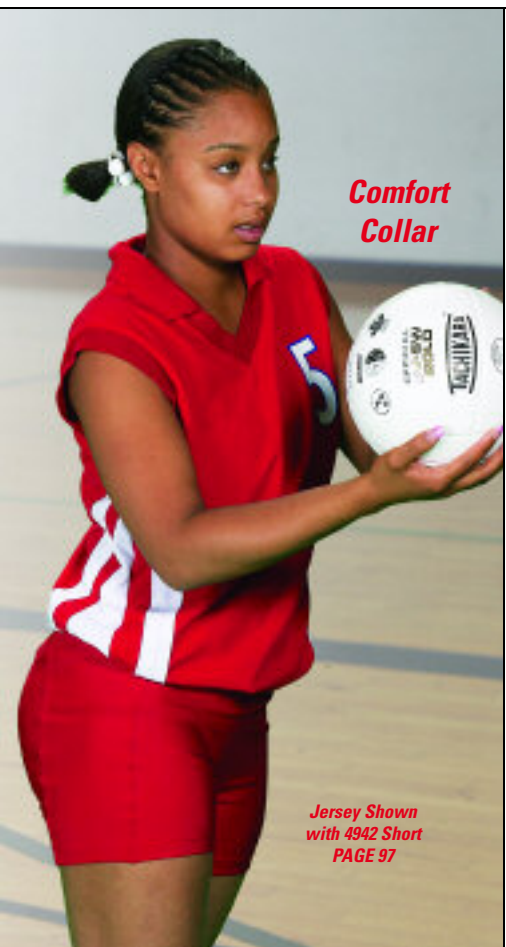

Jersey Shown with 4942 Short PAGE 97