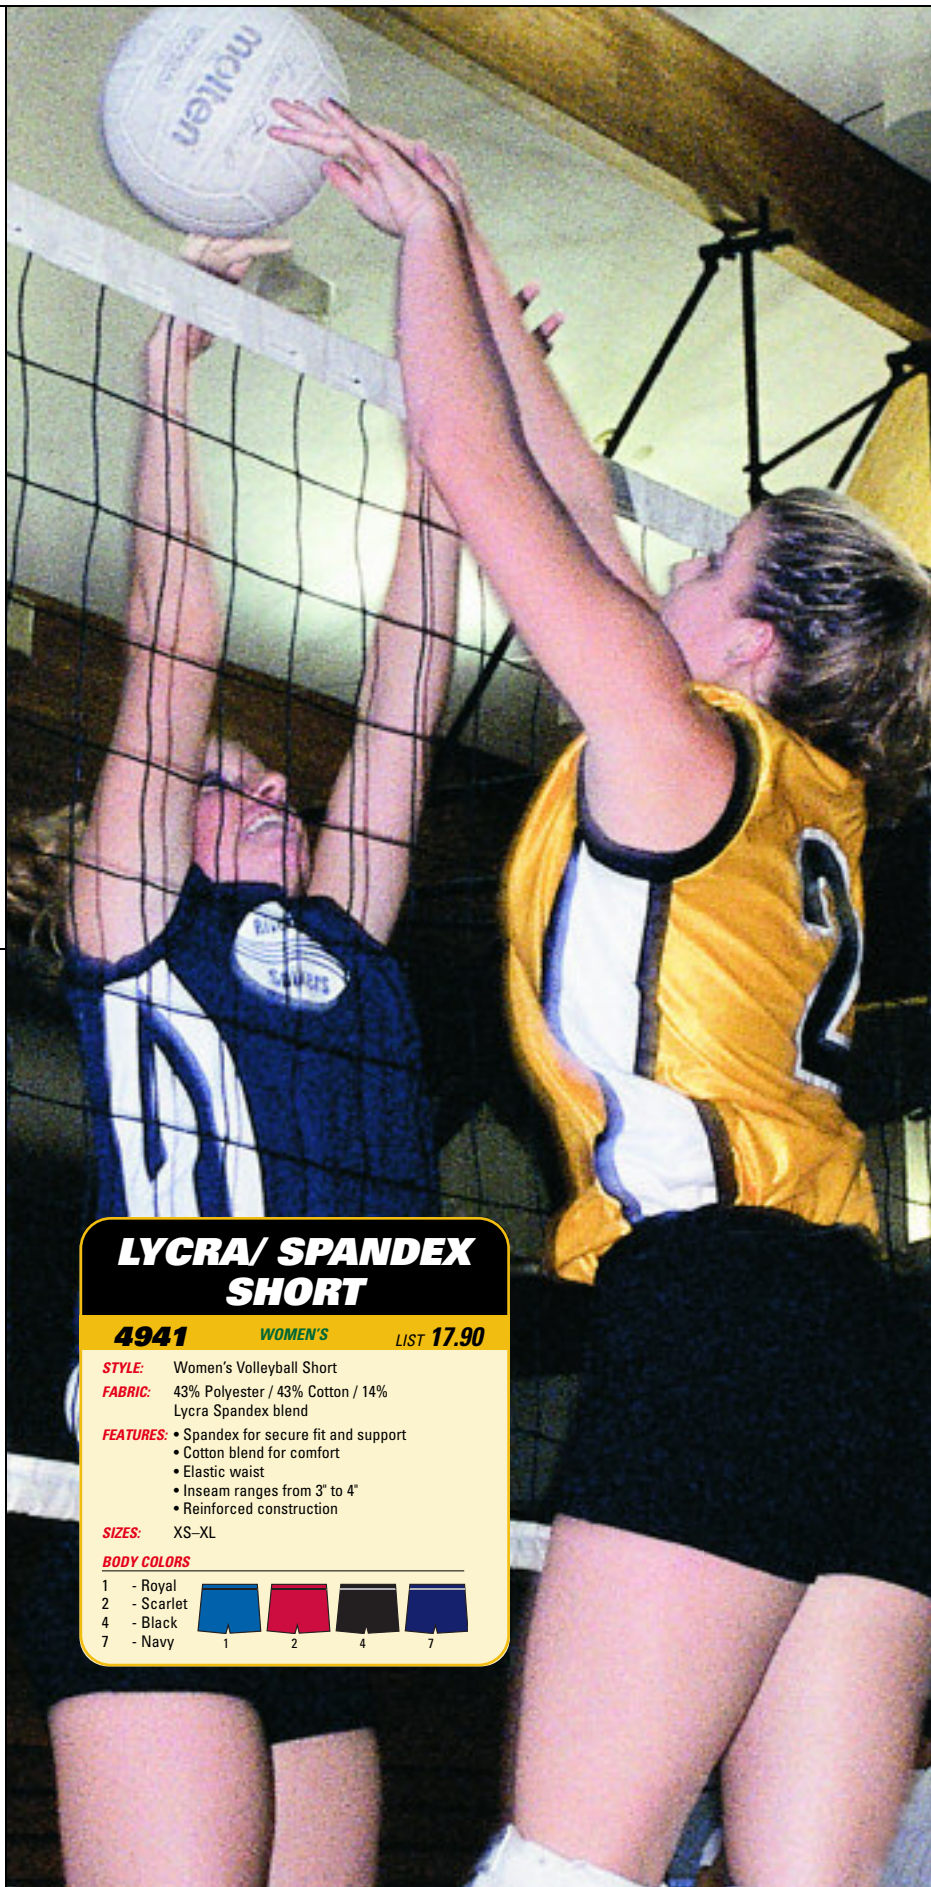

LYCRA/ SPANDEX SHORT

4941 WOMEN'S LIST **17.90**

STYLE: Women's Volleyball Short

FABRIC: 43% Polyester / 43% Cotton / 14% Lycra Spandex blend

1. **FEATURES:**
2. Spandex for secure fit and support
   - Cotton blend for comfort
   - Elastic waist
   - Inseam ranges from 3" to 4"
   - Reinforced construction

SIZES: XS-XL

BODY COLORS

1 - Royal	2 - Scarlet	4 - Black	7 - Navy