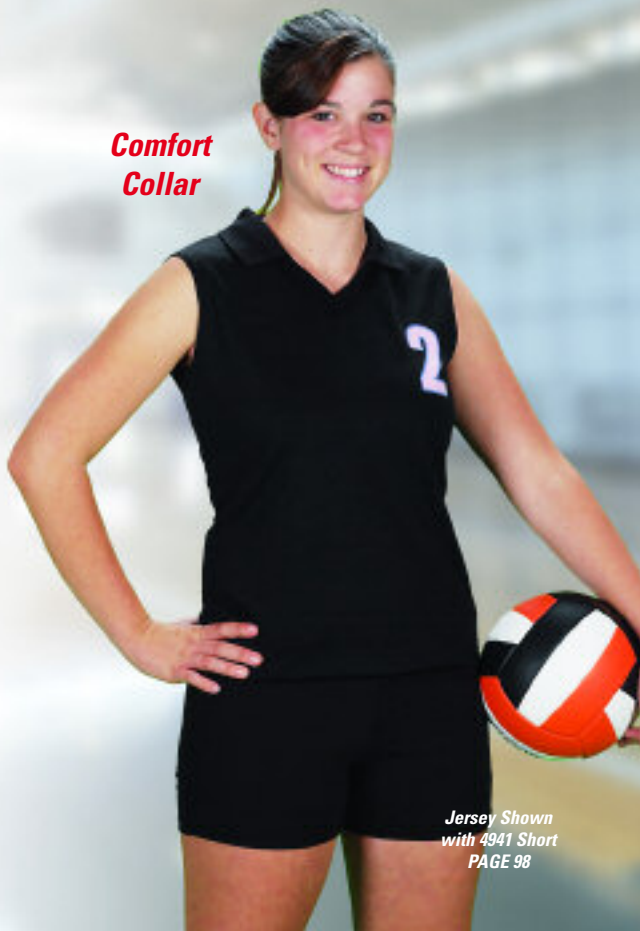

Jersey Shown with 4941 Short
PAGE 98